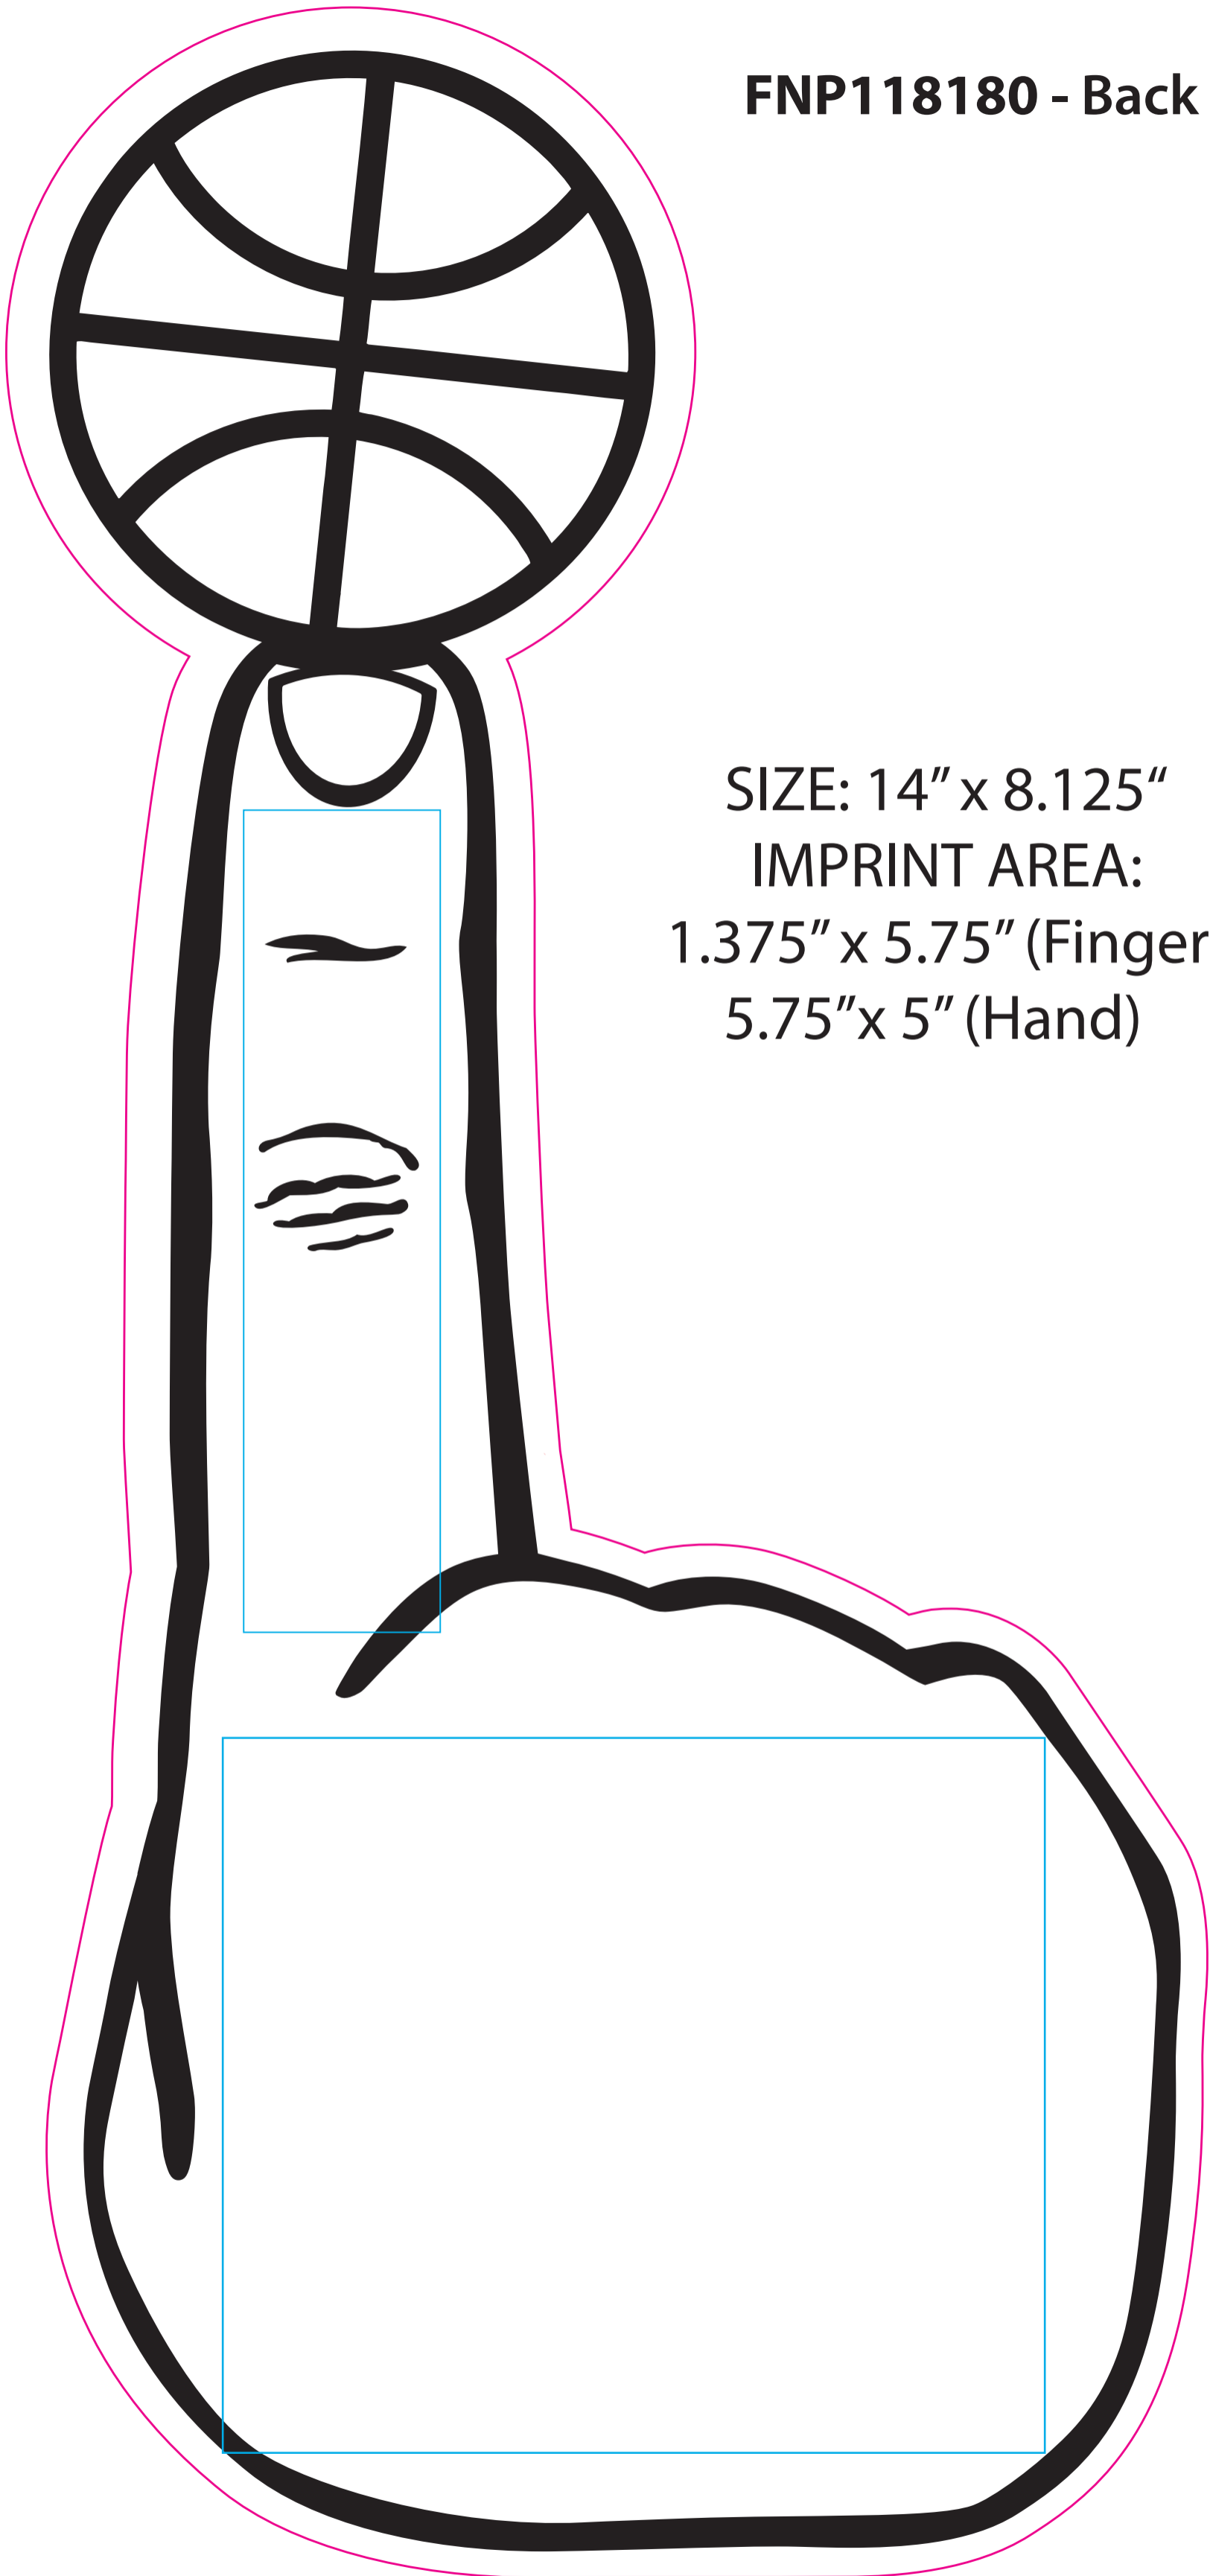

FNP118180 - Front

Please Note: Due to the porous surface and texture of foam, bold sharp art provides the best quality imprint. Please be aware that some detail and fine lines may have to be altered to provide a legible imprint. Darker inks generally result in a better imprint quality. Due to ink absorption, white ink lacks opacity and standard colors appear darker. Puff may be added at our discretion.

SIZE: 18" x 8.4"
IMPRINT AREA:
1.375" x 5.75" (Finger)
5.5" x 2.75" (Hand)

FNP118180 - Back

SIZE: 14" x 8.125"

IMPRINT AREA:

1.375" x 5.75" (Finger)

5.75" x 5" (Hand)