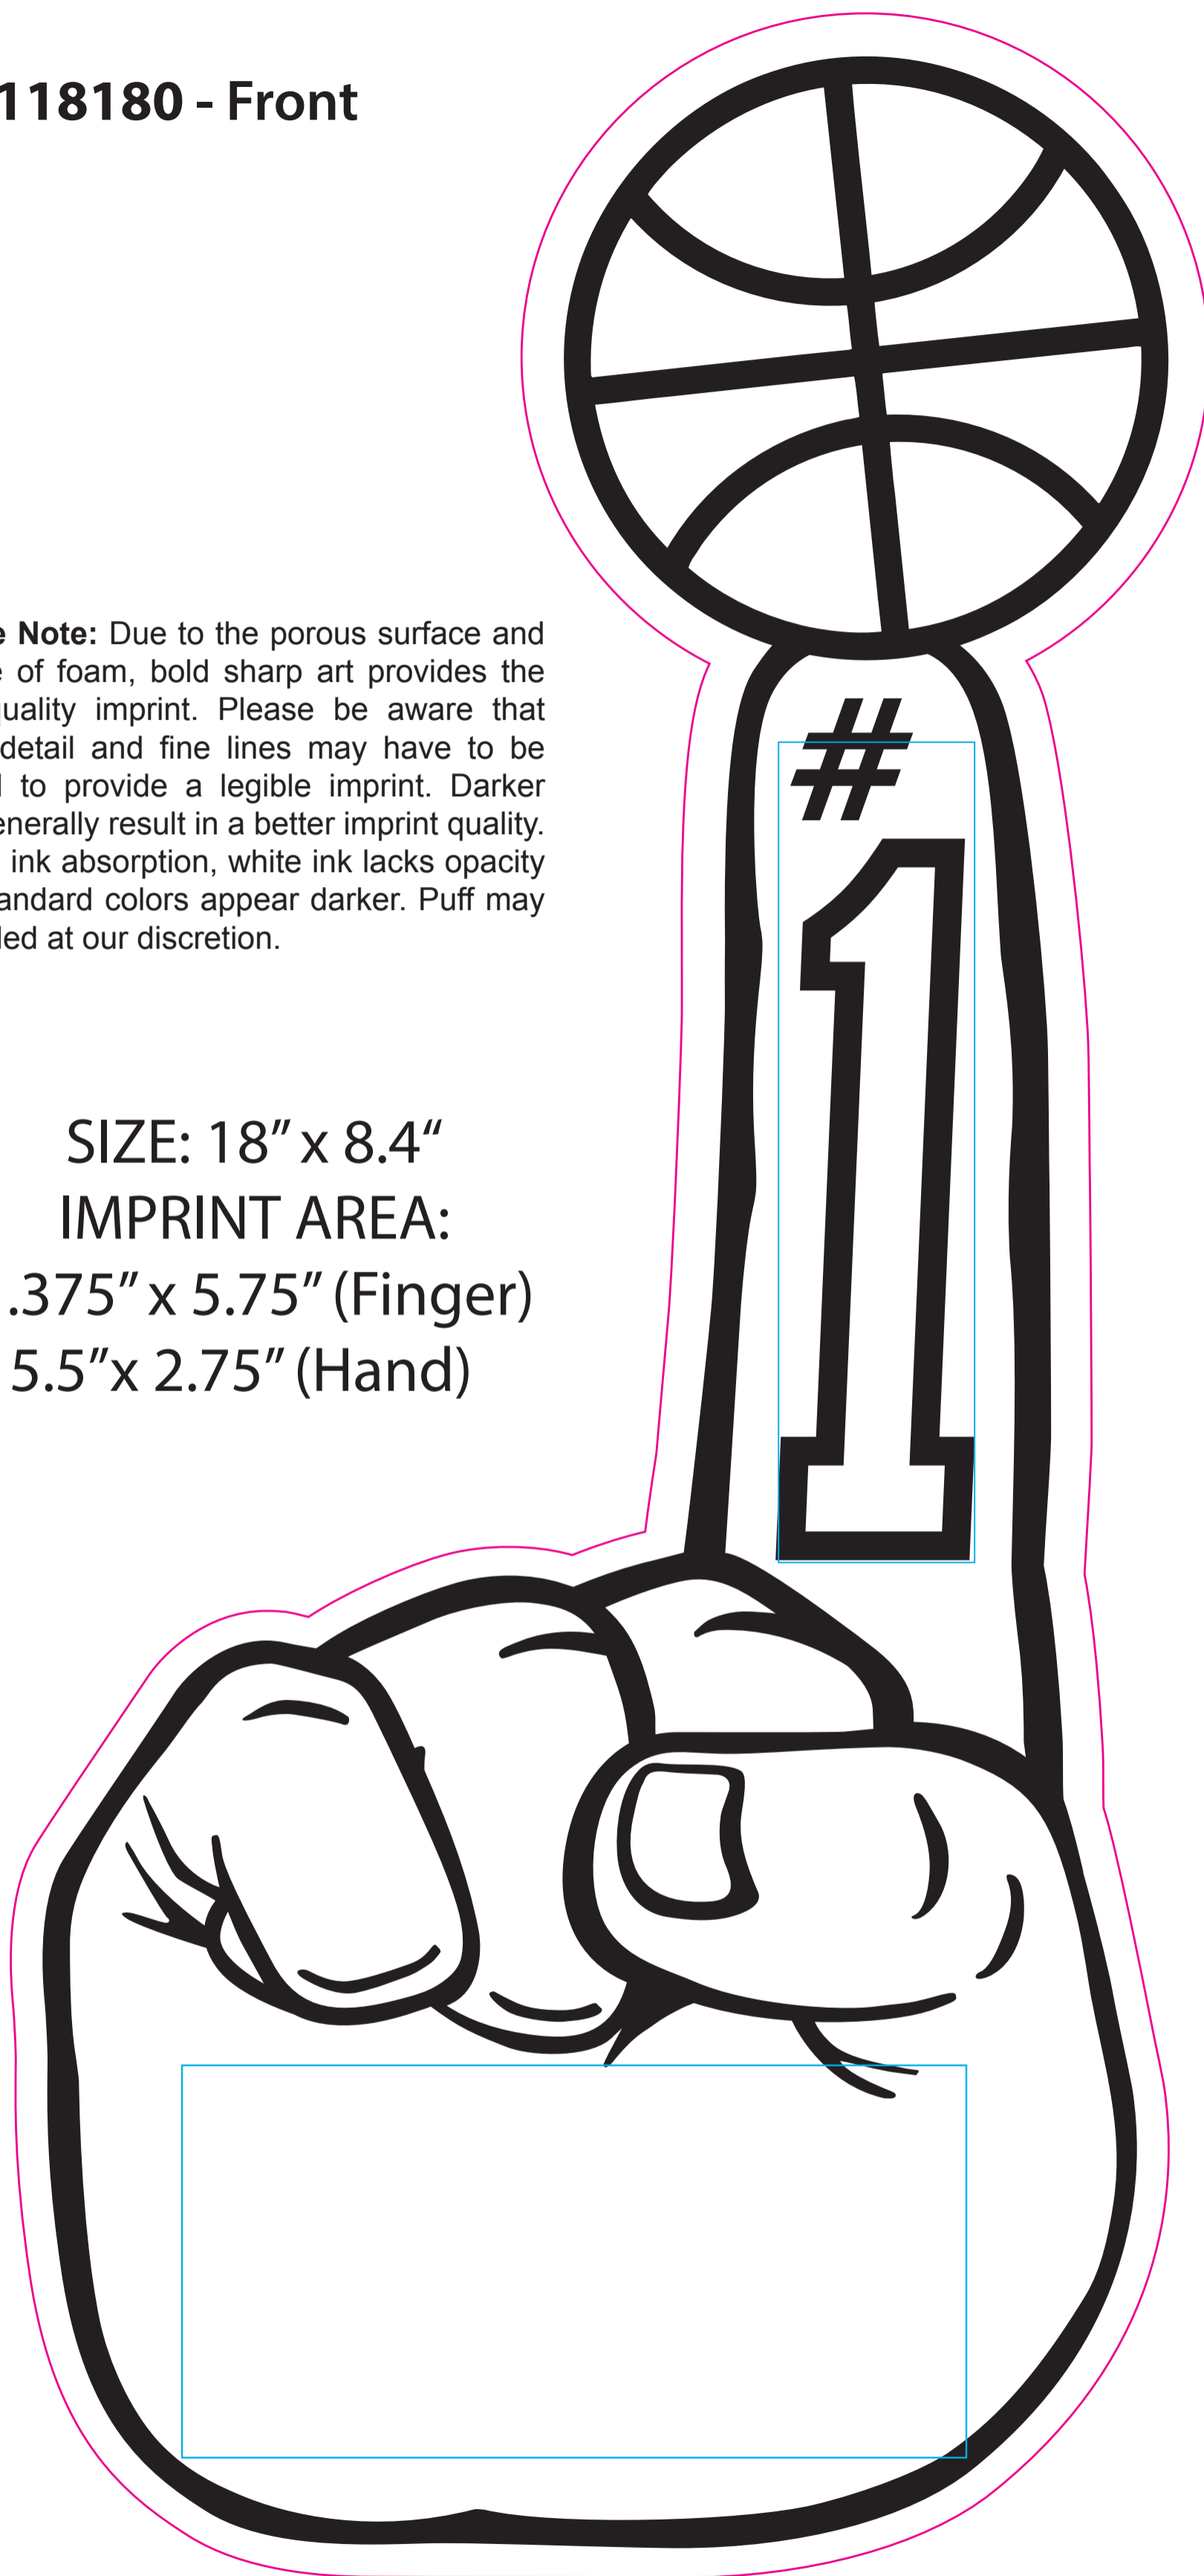

FNP118180 - Front

Please Note: Due to the porous surface and texture of foam, bold sharp art provides the best quality imprint. Please be aware that some detail and fine lines may have to be altered to provide a legible imprint. Darker inks generally result in a better imprint quality. Due to ink absorption, white ink lacks opacity and standard colors appear darker. Puff may be added at our discretion.

SIZE: 18" x 8.4"
IMPRINT AREA:
1.375" x 5.75" (Finger)
5.5" x 2.75" (Hand)

FNP118180 - Back

SIZE: 14" x 8.125"

IMPRINT AREA:

1.375" x 5.75" (Finger)

5.75" x 5" (Hand)